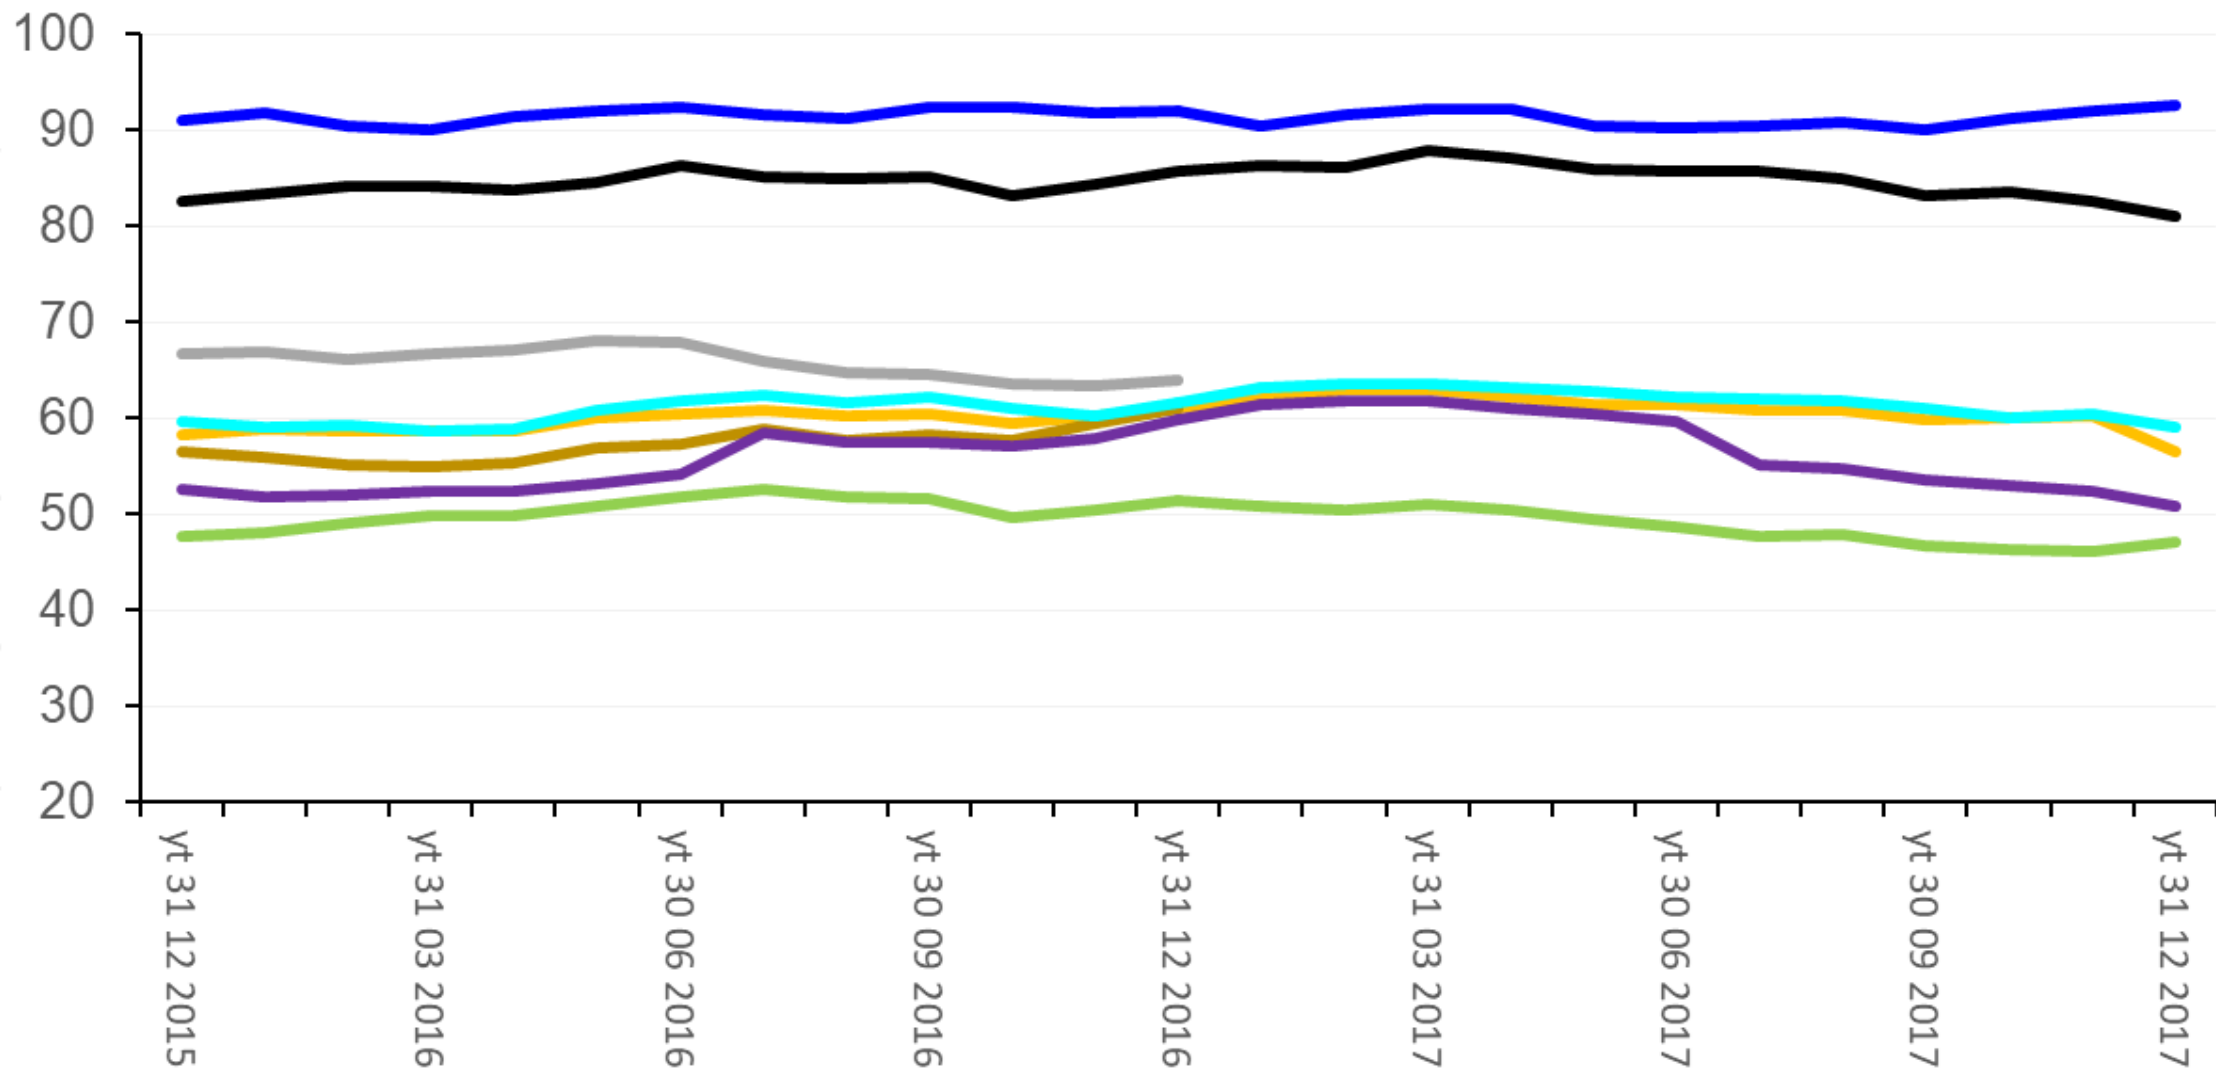

Nitrogen dioxide concentration  
during year to ("yt") date shown  
(micrograms per cubic metre)

- Old Street
- Kemey's Street
- 84 Great Eastern Street
- Cowper Road
- 44 Great Eastern Street
- Green Lanes 2
- Marks & Spencer
- Millfields Road
- Shoreditch High Street
- Nationwide

# Nitrogen dioxide concentration during year to ("yt") date shown (micrograms per cubic metre)

Pembury Estate

Dalston Lane

Pitfield Street 1

Pitfield Street 2

Pitfield Street 3

Chart Street 1

Chart Street 2

Chart Street 3

Pitfield Street 4

Paul Street 1

Paul Street 2

Leonard Square

Nitrogen dioxide concentration  
during year to ("yt") date shown  
(micrograms per cubic metre)

Stoke Newington High Street

Kingsland High Street