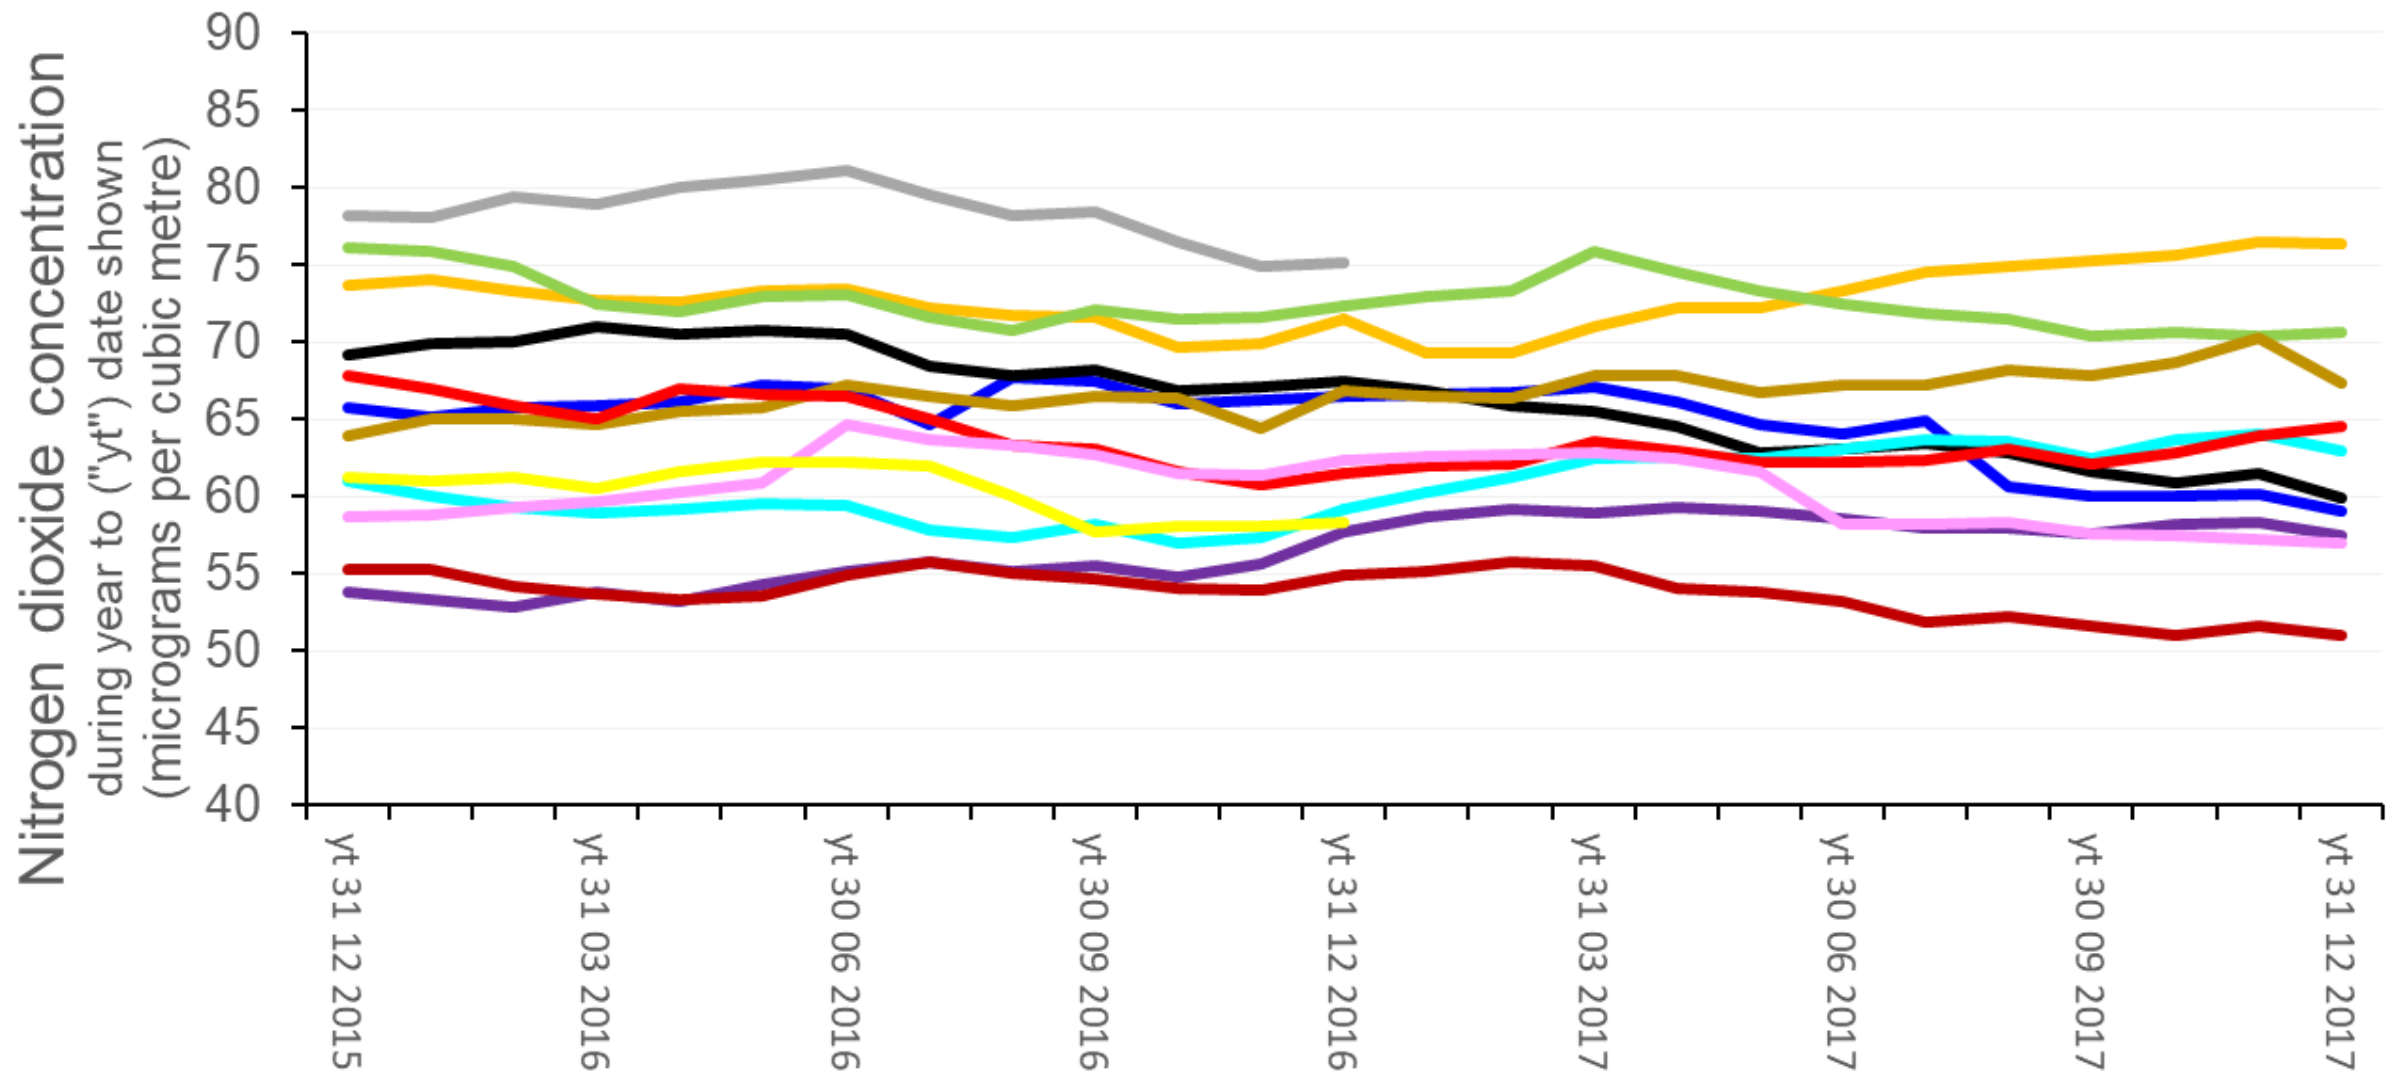

- Charlotte Road 1
- Charlotte Road 2
- Curtain Road 1
- Curtain Road 2
- Hollywell Lane
- Homerton High Street
- Tabernacle Street
- Rivington Street 1
- Rivington Street 2
- Rivington Street 3
- Rivington Street 4
- Rivington Street 5