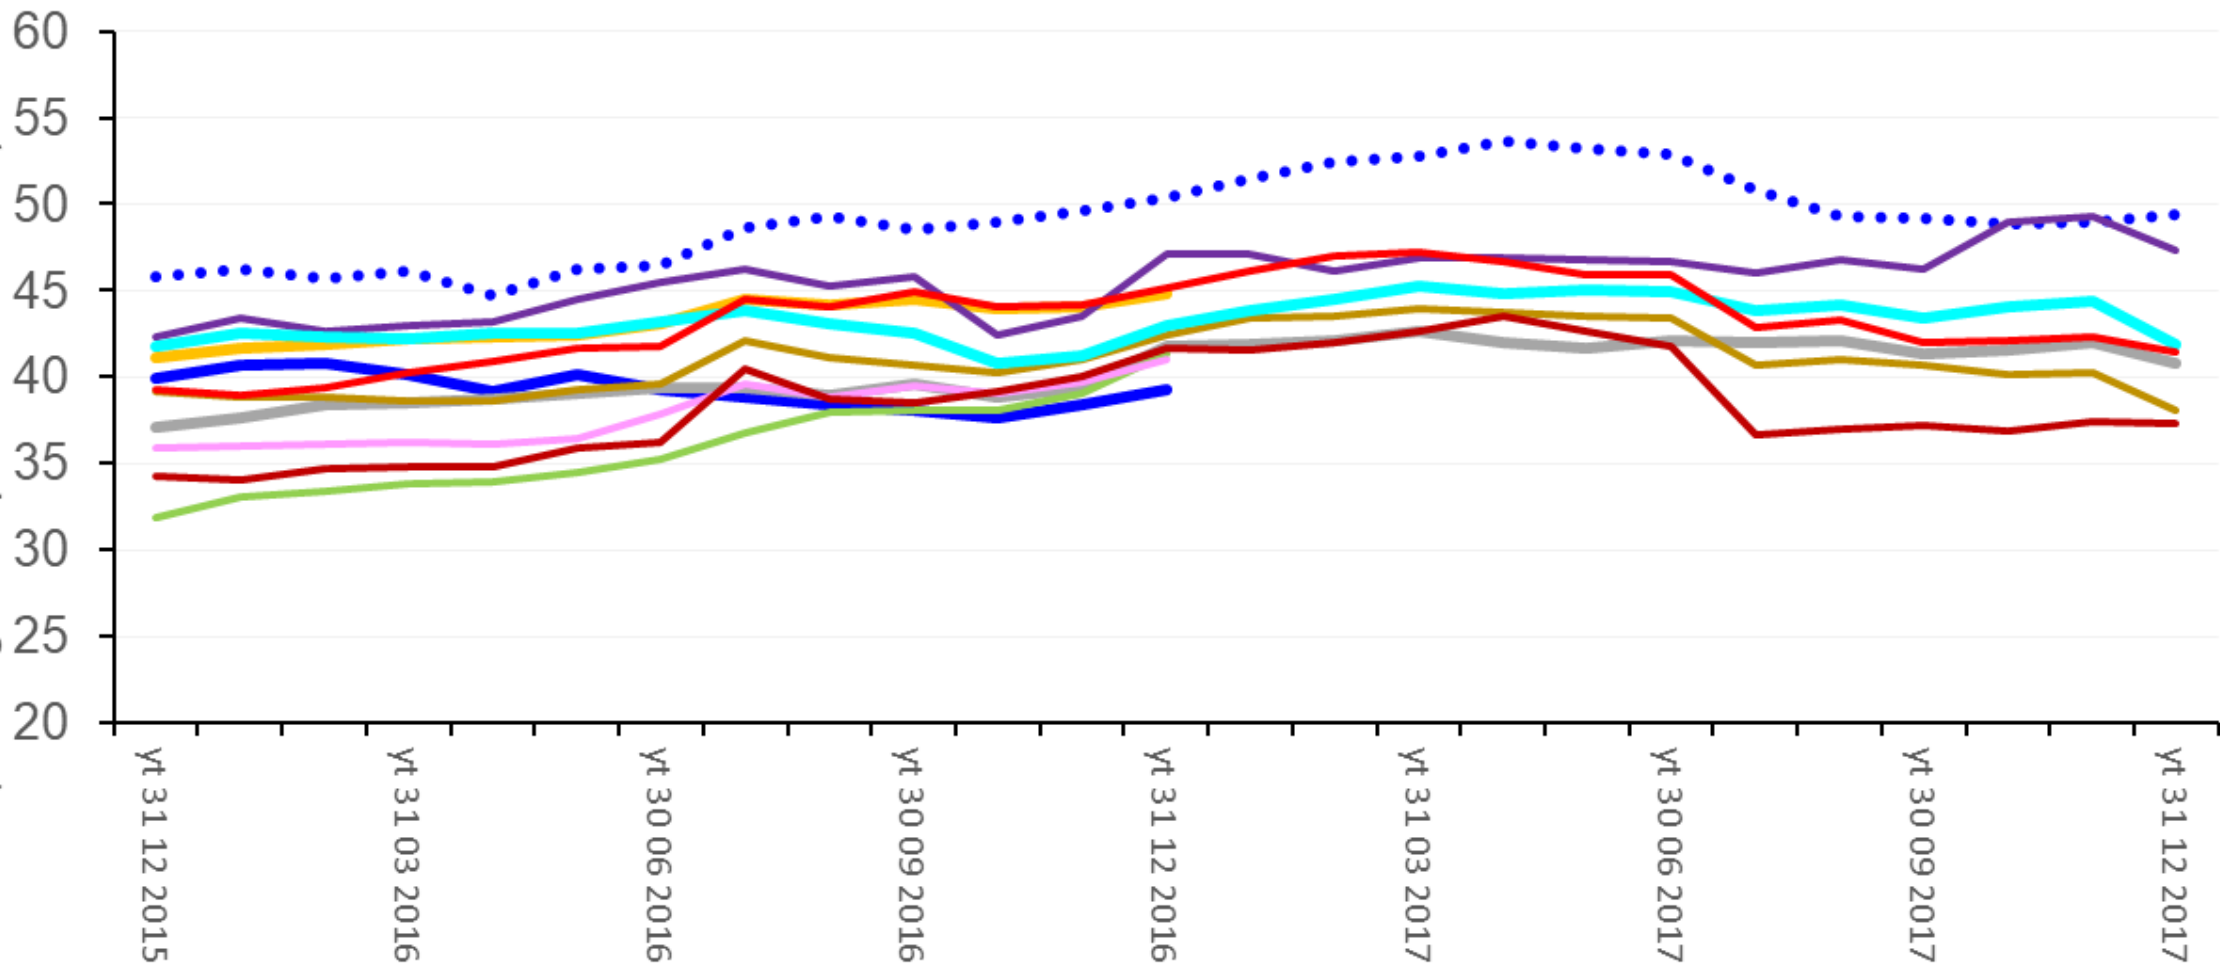

Nitrogen dioxide concentration  
during year to ("yt") date shown  
(micrograms per cubic metre)

- Old Street
- Kemey's Street
- 84 Great Eastern Street
- Cowper Road
- 44 Great Eastern Street
- Green Lanes 2
- Marks & Spencer
- Millfields Road
- Shoreditch High Street
- Nationwide

# Nitrogen dioxide concentration during year to ("yt") date shown (micrograms per cubic metre)

Pembury Estate

Dalston Lane

Pitfield Street 1

Pitfield Street 2

Pitfield Street 3

Chart Street 1

Chart Street 2

Chart Street 3

Pitfield Street 4

Paul Street 1

Paul Street 2

Leonard Square

Nitrogen dioxide concentration  
during year to ("yt") date shown  
(micrograms per cubic metre)

Stoke Newington High Street

Kingsland High Street

# Nitrogen dioxide concentration during year to ("yt") date shown (micrograms per cubic metre)

- St Dominic's Primary School/Ballance Road IN
- Grazebrook Primary School/Lordship Road
- Kings Mead Primary School
- BSIX College
- Mossbourne Victoria Park Academy/Lammas Walk
- Gainsborough Primary School