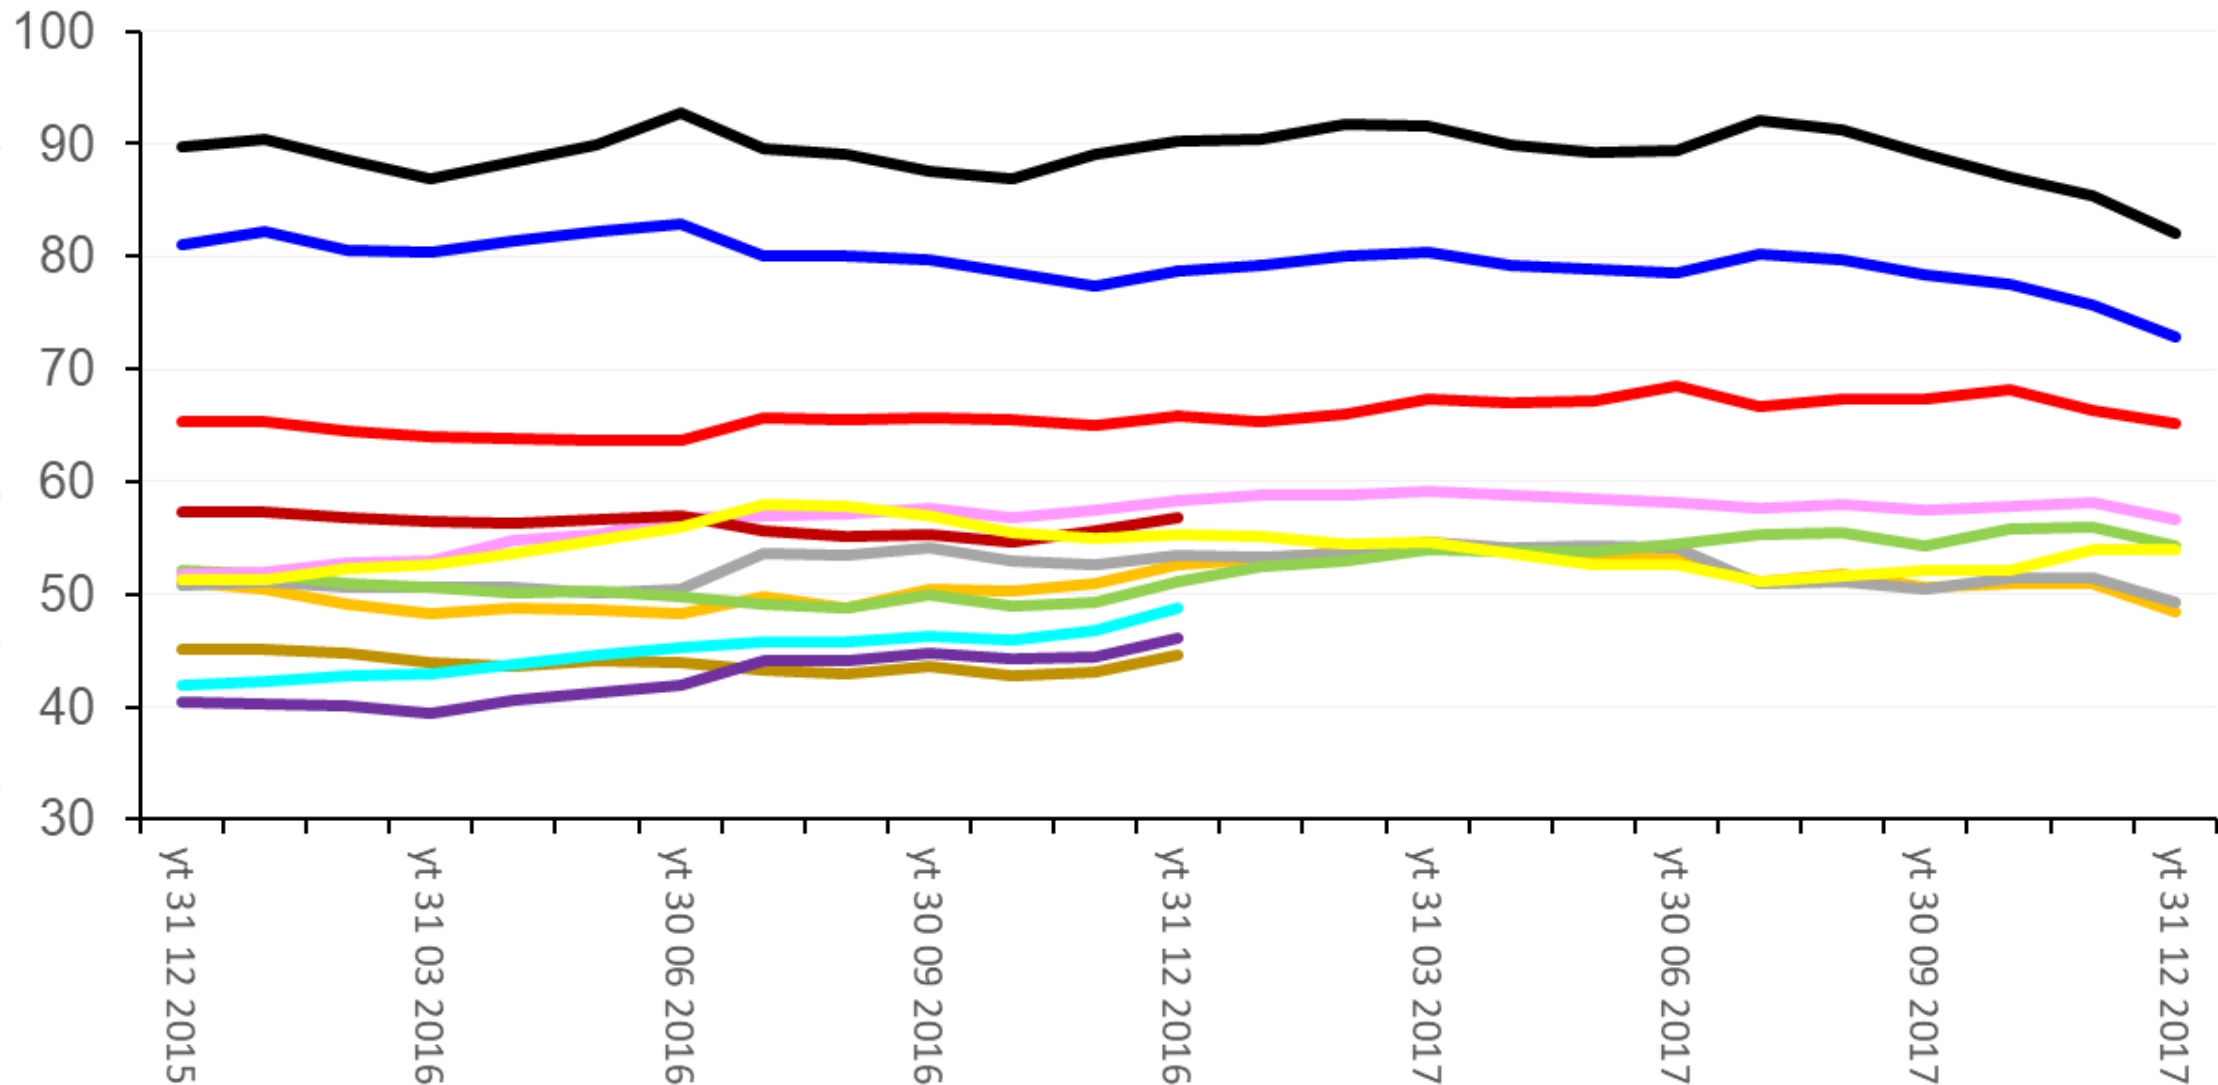

Nitrogen dioxide concentration  
during year to ("yt") date shown  
(micrograms per cubic metre)

- Old Street
- Kemey's Street
- 84 Great Eastern Street
- Cowper Road
- 44 Great Eastern Street
- Green Lanes 2
- Marks & Spencer
- Millfields Road
- Shoreditch High Street
- Nationwide

# Nitrogen dioxide concentration during year to ("yt") date shown (micrograms per cubic metre)

Pembury Estate

Dalston Lane

Pitfield Street 1

Pitfield Street 2

Pitfield Street 3

Chart Street 1

Chart Street 2

Chart Street 3

Pitfield Street 4

Paul Street 1

Paul Street 2

Leonard Square

Nitrogen dioxide concentration  
during year to ("yt") date shown  
(micrograms per cubic metre)

Stoke Newington High Street

Kingsland High Street

# Nitrogen dioxide concentration during year to ("yt") date shown (micrograms per cubic metre)

- Old Street
- Kemey's Street
- 84 Great Eastern Street
- Iceland
- Cowper Road
- 44 Great Eastern Street
- Green Lanes 2
- Marks & Spencer
- Millfields Road
- Shoreditch High Street
- Brooke Road
- Nationwide