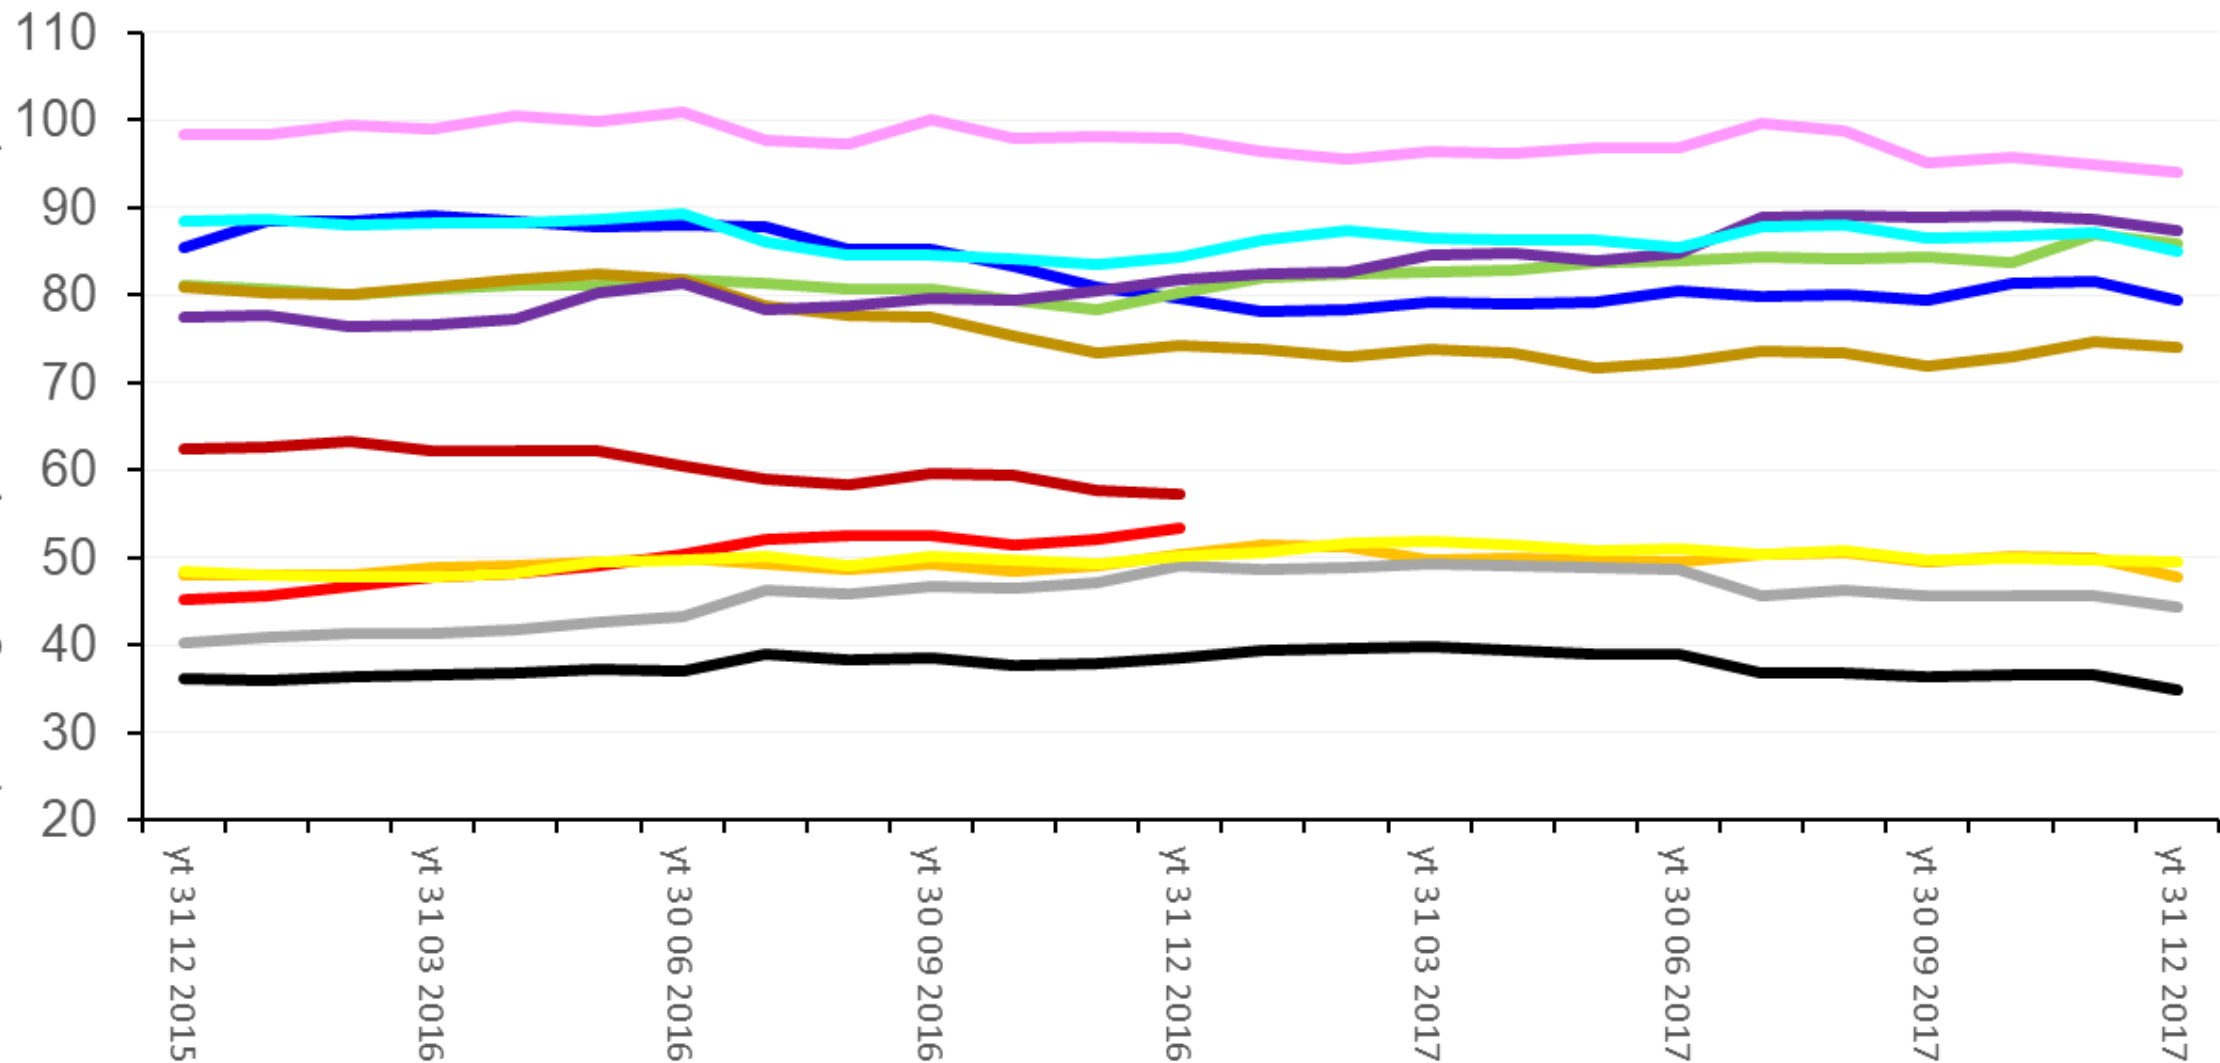

Nitrogen dioxide concentration during year to ("yt") date shown (micrograms per cubic metre)

- Old Street
- Kemey's Street
- 84 Great Eastern Street
- Iceland
- Cowper Road
- 44 Great Eastern Street
- Green Lanes 2
- Marks & Spencer
- Millfields Road
- Shoreditch High Street
- Brooke Road
- Nationwide