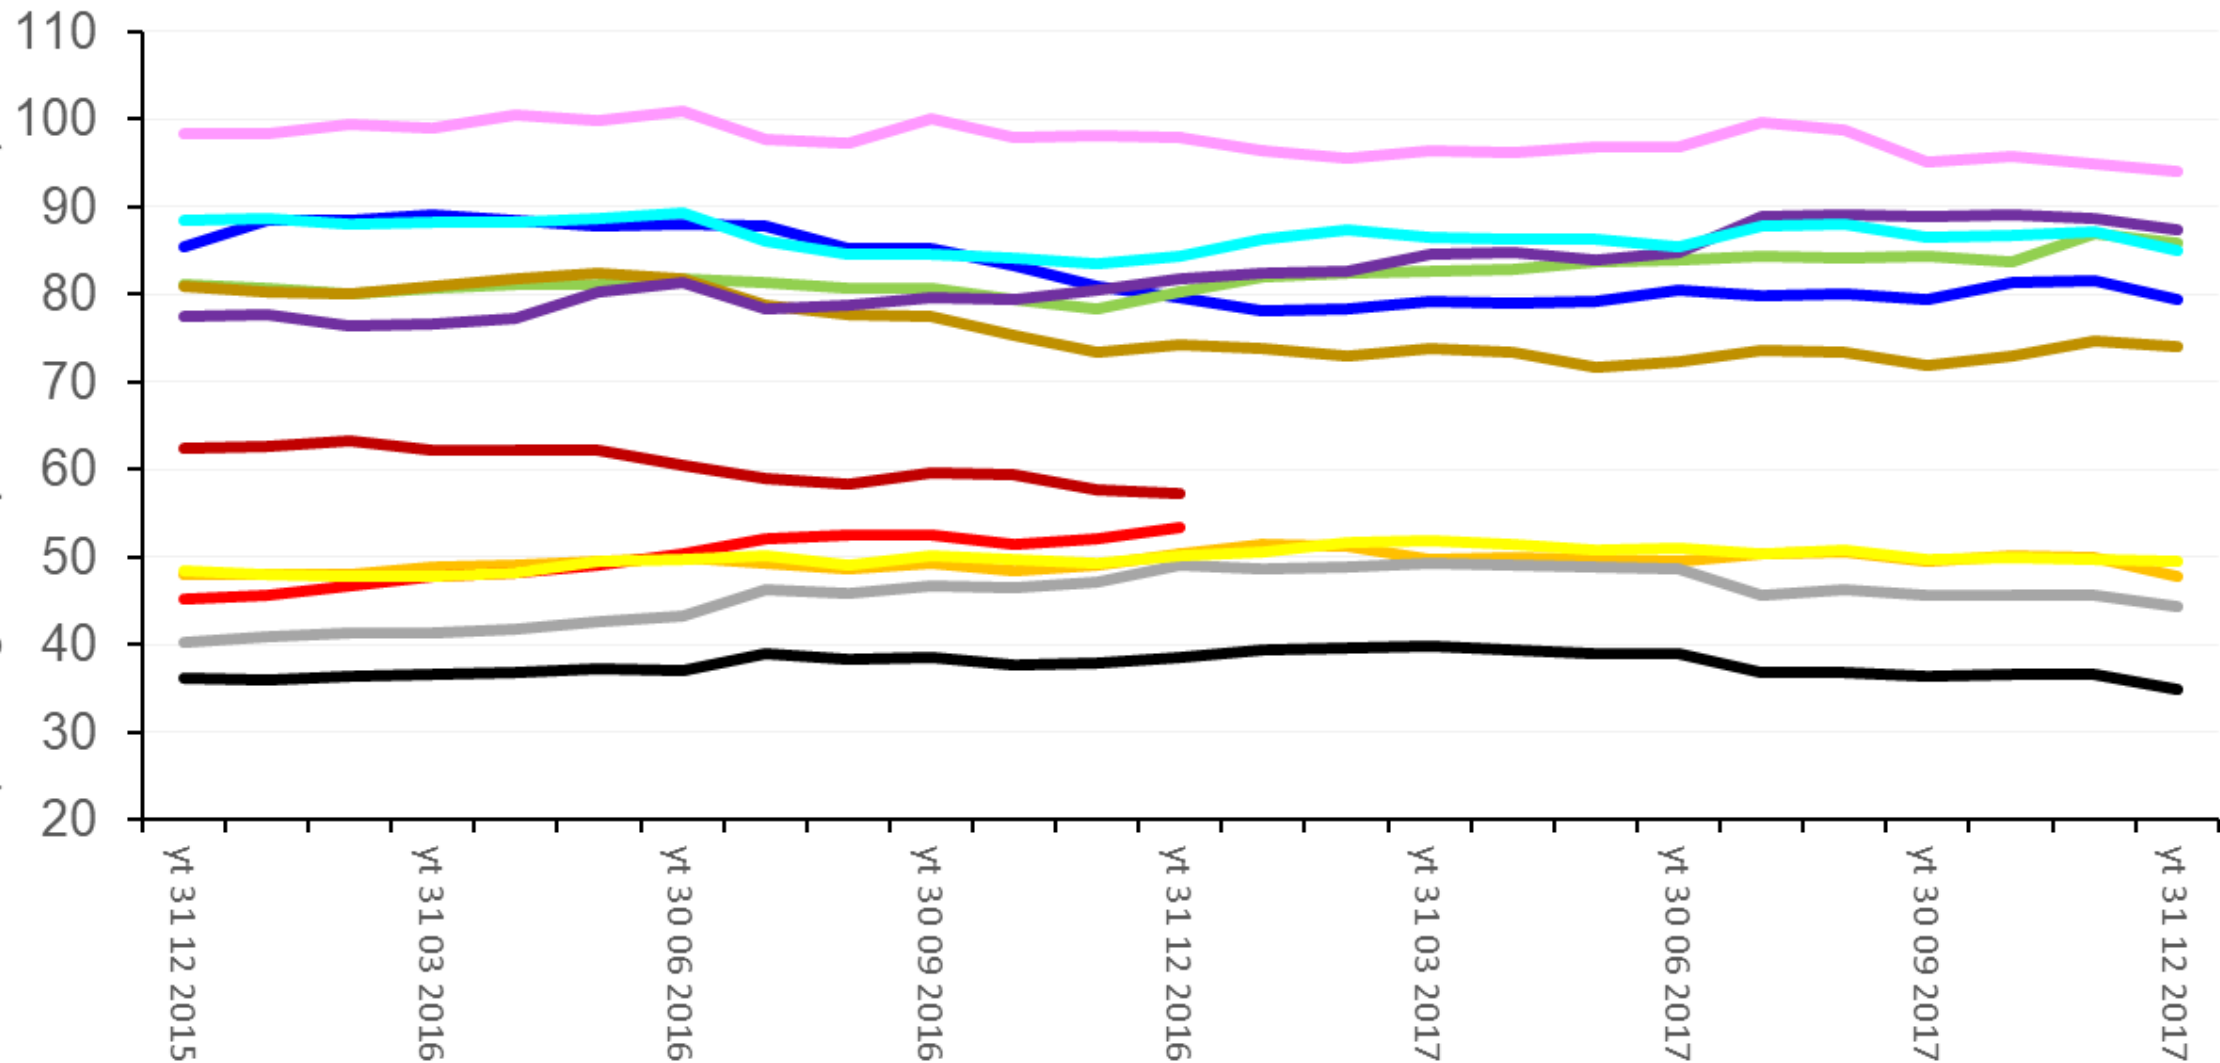

Nitrogen dioxide concentration  
during year to ("yt") date shown  
(micrograms per cubic metre)

- Old Street
- Kemey's Street
- 84 Great Eastern Street
- Cowper Road
- 44 Great Eastern Street
- Green Lanes 2
- Marks & Spencer
- Millfields Road
- Shoreditch High Street
- Nationwide

# Nitrogen dioxide concentration during year to ("yt") date shown (micrograms per cubic metre)

Pembury Estate

Dalston Lane

Pitfield Street 1

Pitfield Street 2

Pitfield Street 3

Chart Street 1

Chart Street 2

Chart Street 3

Pitfield Street 4

Paul Street 1

Paul Street 2

Leonard Square

Nitrogen dioxide concentration  
during year to ("yt") date shown  
(micrograms per cubic metre)

Stoke Newington High Street

Kingsland High Street

# Nitrogen dioxide concentration during year to ("yt") date shown (micrograms per cubic metre)

- Old Street
- Kemey's Street
- 84 Great Eastern Street
- Iceland
- Cowper Road
- 44 Great Eastern Street
- Green Lanes 2
- Marks & Spencer
- Millfields Road
- Shoreditch High Street
- Brooke Road
- Nationwide