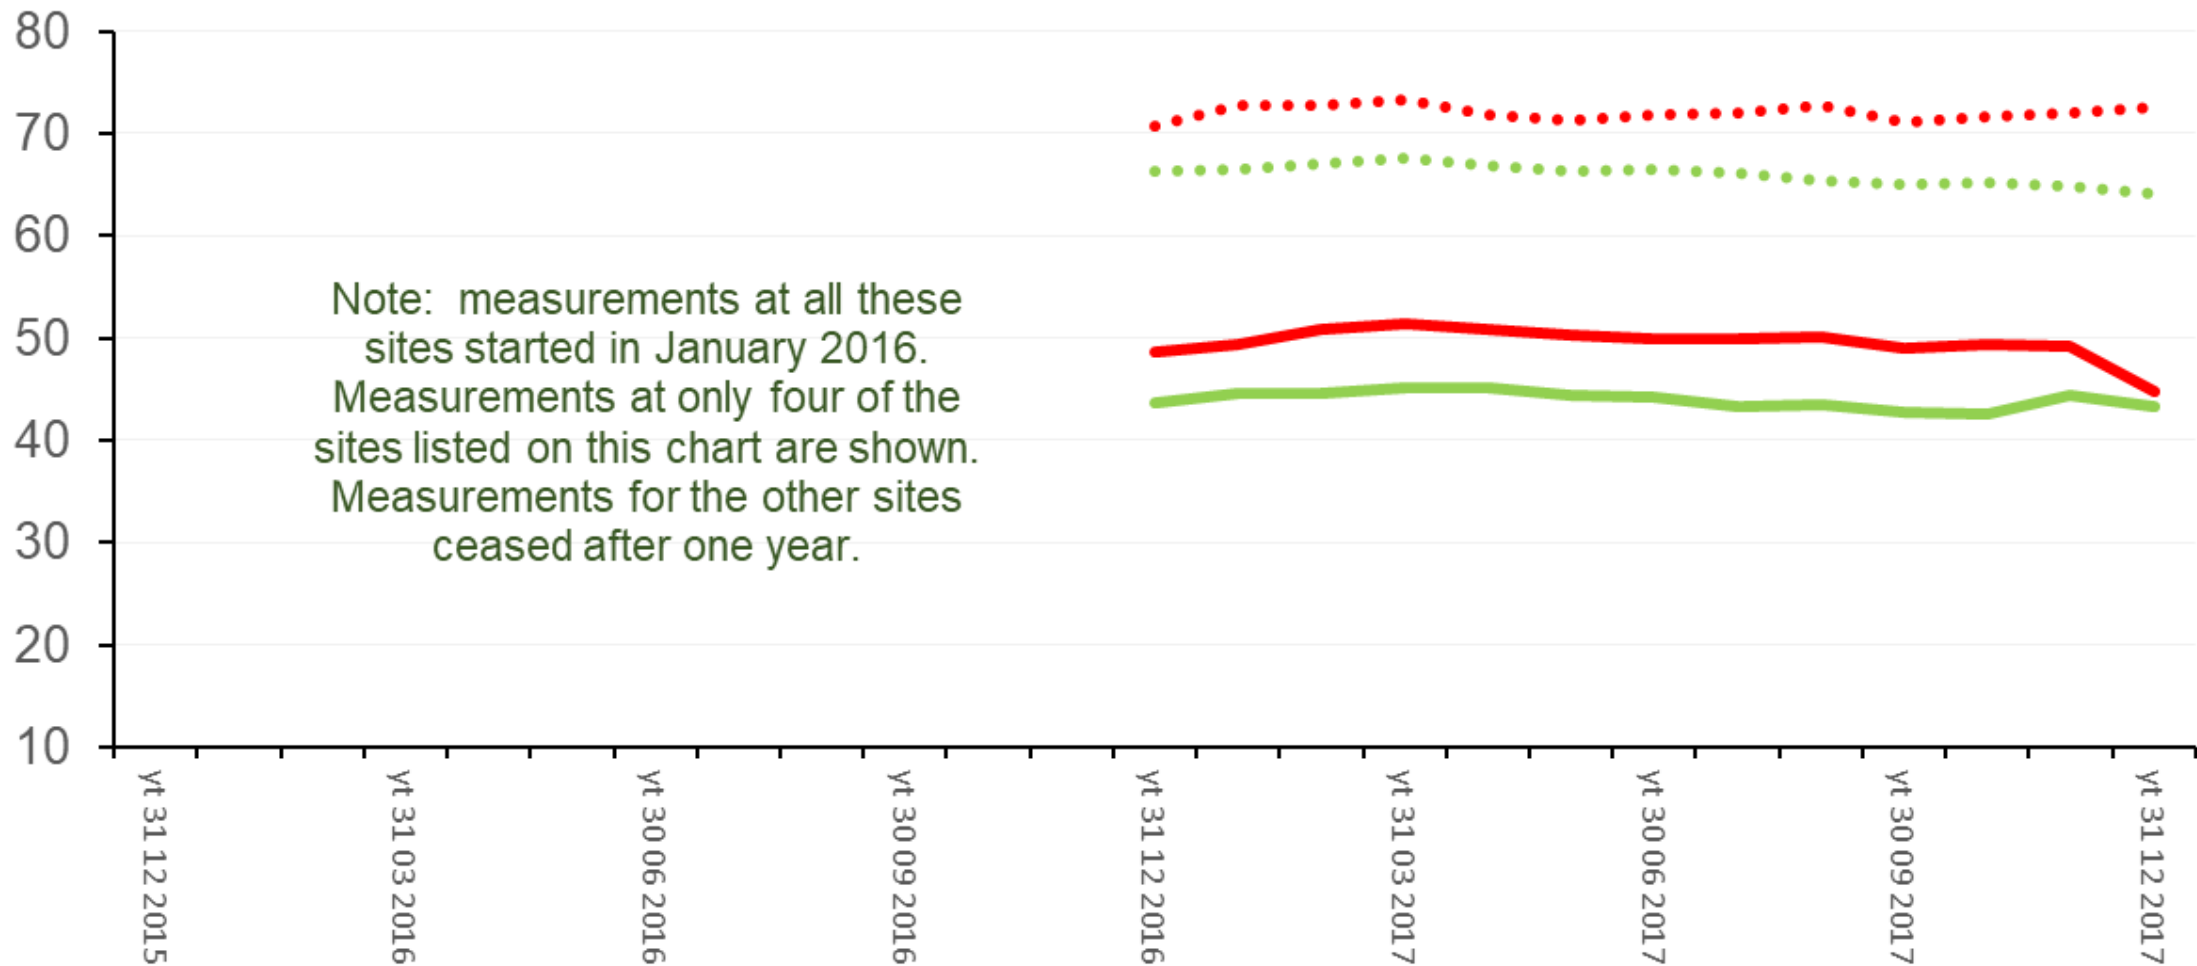

Nitrogen dioxide concentration during year to ("yt") date shown (micrograms per cubic metre)

- Ann Tayler Children's Centre I London Fields East Side
- Orchard Primary School 1 / Well Street
- Princess May Primary School
- London Fields Primary School/Sheep Lane
- Woodberry Down Primary School 1
- Woodberry Down Primary School 3
- ••••• Ann Tayler Children's Centre I Westgate Street
- ••••• Orchard Primary School 2/ Holcroft Road
- ••••• Princess May Primary School
- Sebright Primary School/Dove Row
- ••••• Woodberry Down Primary School 2